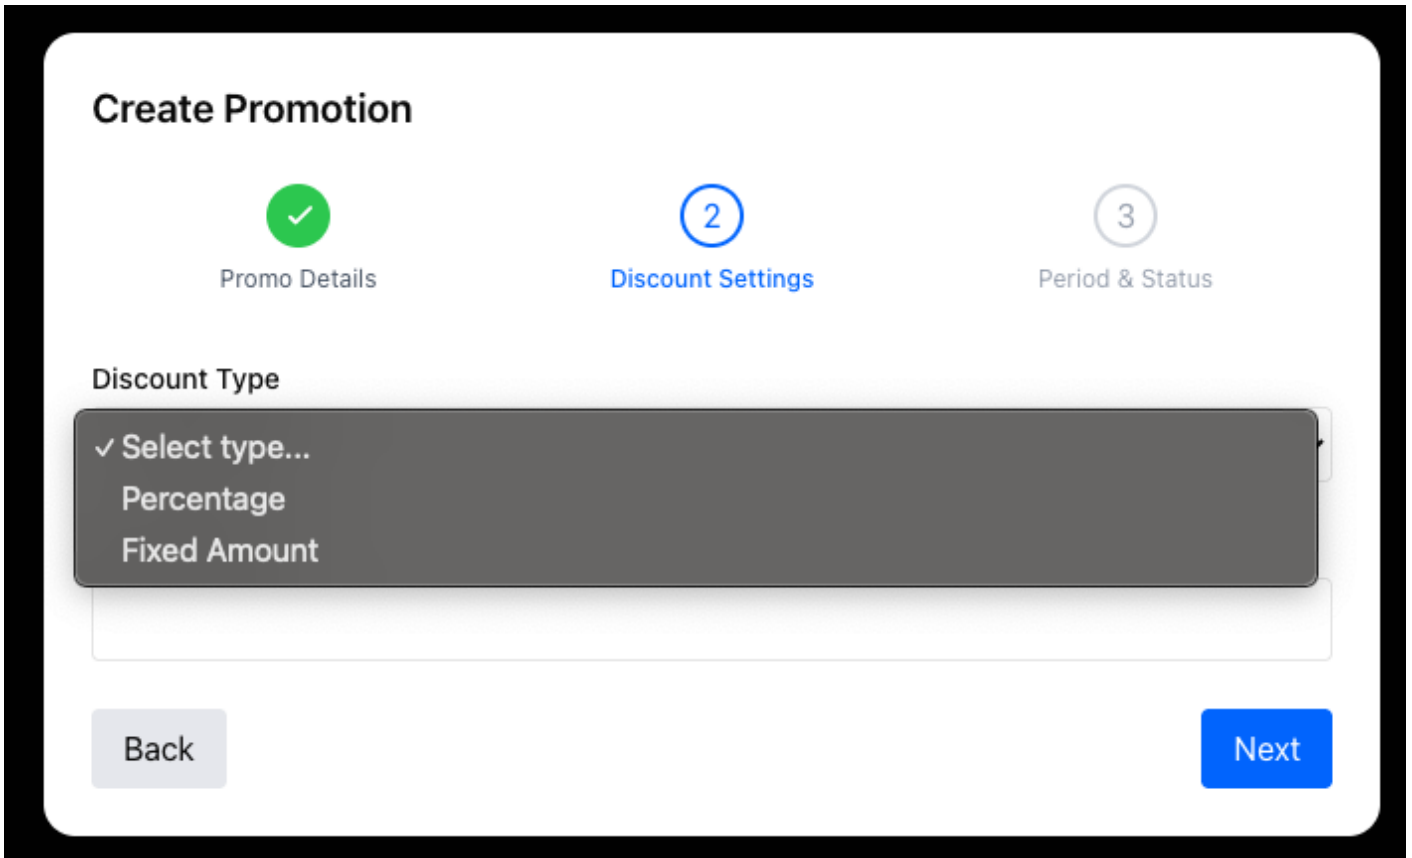

Tampilan awal Create Promo

Tampilan promo jika ingin memberikan diskon 15%

Create Promotion

Promo Details Discount Settings Period & Status

Discount Type

Fixed Amount

Discount Value

10000