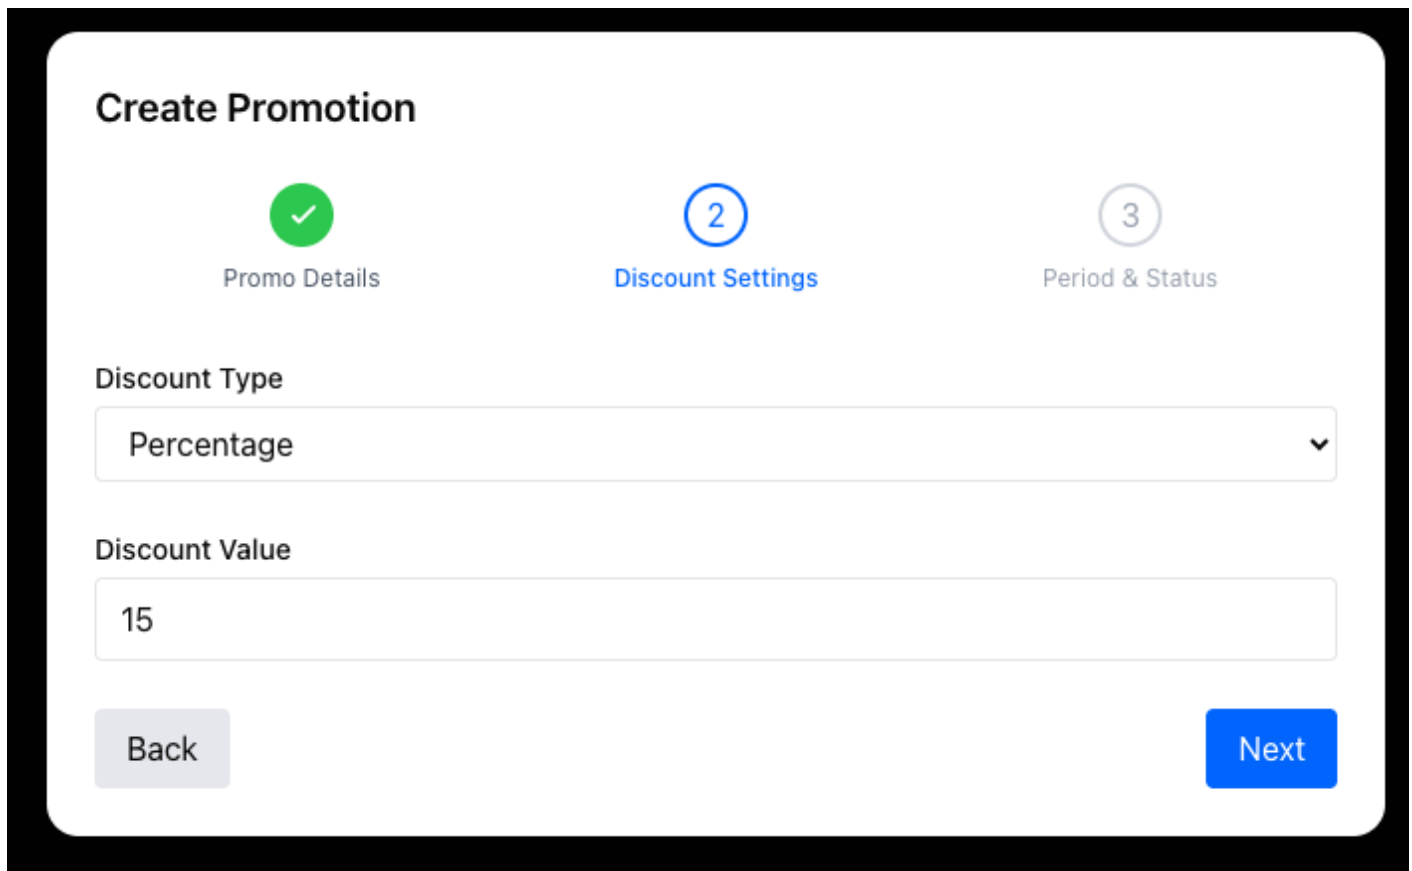

Tampilan awal Create Promo

Tampilan promo jika ingin memberikan diskon 15%

Create Promotion

Promo Details Discount Settings Period & Status

Discount Type

Fixed Amount

Discount Value

10000